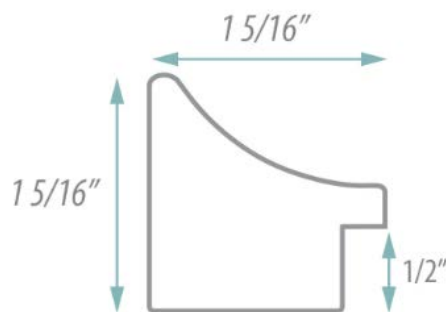

SPECIFICATION SHEET

FRAMED MIRROR MODEL#:
FM 84133-18X40

FRAMED MIRRORS COLLECTION

FEATURES:

- ONE 18X40" HIGH RESOLUTION SILVER PLATE GLASS MIRROR SIZE W/ DECORATIVE FRAME.
- "WALL HUGGER" HANGERS FOR MOUNTING INCLUDED.
- STANDARD MOUNTING STYLE IS VERTICAL. FOR HORIZONTAL, PLEASE SPECIFY WHEN ORDERING.
- PACKED IN FOUR WALL (FOLDED DOUBLE WALL) CORRUGATION.
- STYLE: TRANSITIONAL
- COLOR: SILVER/PEWTER
- FINISH: METALLIC GREY

MIRROR FINISHES:

- FLAT POLISHED EDGE
- BEVELED EDGE

OVERALL SIZE DIMENSION: 20 5/8" WIDE X 42 5/8" HIGH X 1" DEEP